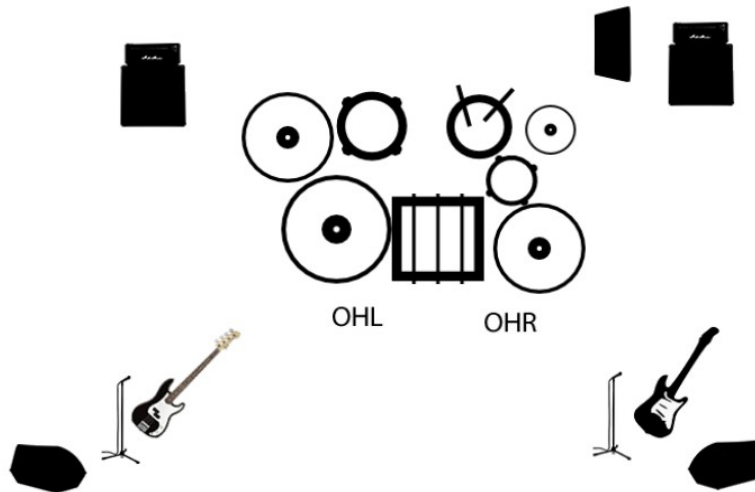

BLACK FOREST

Instruments	Miking	Misc	Cabs
Bassdrum	yes	-	
Bass Amp	yes (cab+DI)	Hartke LH1000	4x10 + 1x15
Guitar Amp	yes	Engl Thunder 50	4x12
Vocals Main	yes	Reverb	
Vocals Background	yes	Reverb	

Verpflegung:

Steckdose Vocals Background

Steckdose Drums

- vegetarisch

- laktosefrei

- kein Becks/Warsteiner

♠ Fetten Dank an alle Beteiligten ♠